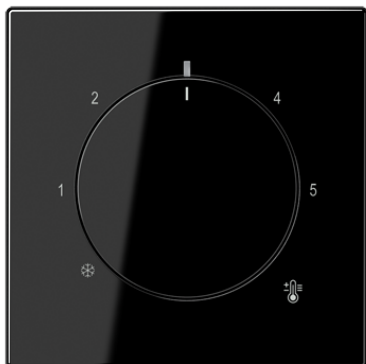

# Product data sheet

Centre plate for thermostat

**Reference number**

LS 1749 BF SW

**Centre plate**

for room thermostats ref.-no.: RTR 230, RTR 231, RTR 241

for floor thermostat ref.-no.: FTR 231

**Thermoplastic (breakproof) high-gloss**

**Colour:**

black

**Material:**

thermoplastic