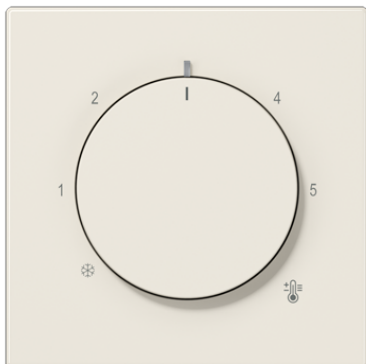

# Product data sheet

Centre plate for thermostat

**Reference number**

LS 1749 BF

**Centre plate**

for room thermostats ref.-no.: RTR 230, RTR 231, RTR 241

for floor thermostat ref.-no.: FTR 231

**Thermoplastic (breakproof) high-gloss**

**Colour:**  
ivory

**Material:**  
thermoplastic