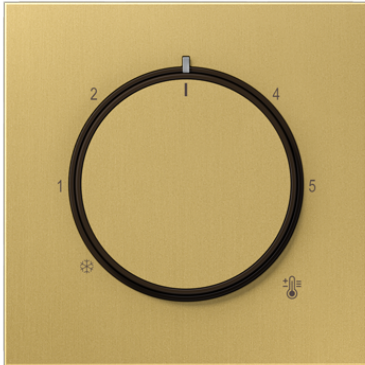

# Product data sheet

Centre plate for thermostat

---

**Reference number**

---

ME 1749 C

**Centre plate**

for room thermostats ref.-no.: RTR 230, RTR 231, RTR 241  
 for floor thermostat ref.-no.: FTR 231

**Metal versions**

**Colour:**  
 classic brass

**Material:**  
 brass

---