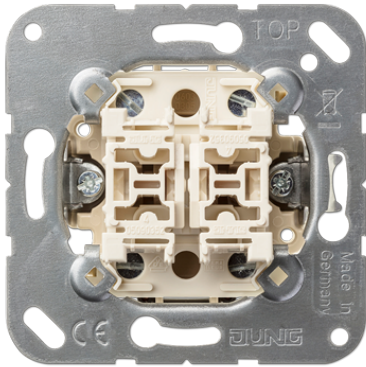

Product data sheet

Reference number

505-20 U

2-gang switch 20 AX / 250 V ~ (insert)

with screw terminals for rigid and flexible wires up to 4 mm²

Version:

2 x 1-pole, 1-way

Power SBL (self-ballasted lamps):

max. 250 W