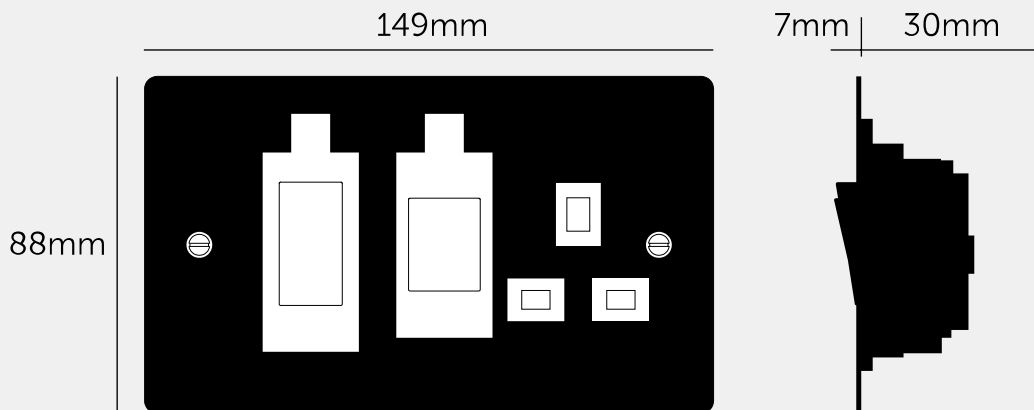

## **COOKER CONTROL UNIT**

**ACTION: COOKER CONTROL UNIT**

**RANGE: OTHER SWITCHES**

Sleek and slim with softly rounded corners, the Buster and Punch Electricity range combines functionality with stunning good looks. This product is part of an extensive range that transforms forgotten home fittings into unforgettable items.

#### SPECIFICATIONS

Style: 13A double pole switch / 13A socket with neon  
 Current rating: 45A  
 Input: 220/250VAC / 50Hz  
 Class 1 / Must be earthed.  
 Operating Temperature: -5 to +40 C  
 Location: Internal Use Only / IP20  
 Certification: ASTA Diamond Mark / BS 4177:1992 +  
 Amendments 1, 2, 3, 4